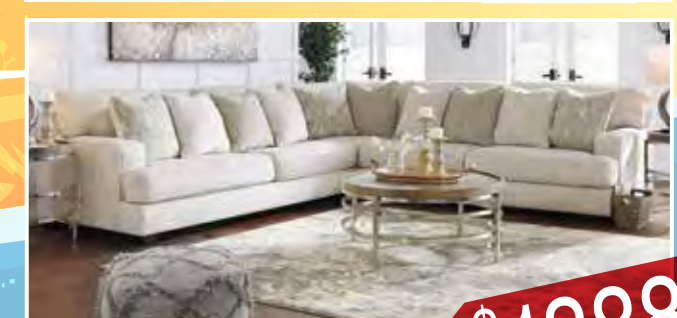

3 Pc. Sectional Ivory Charcoal **$1888**