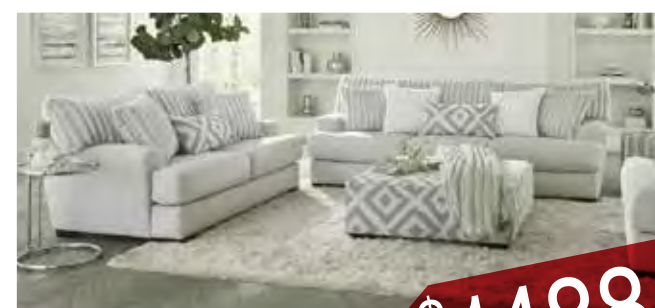

Counter height table with 4 Counter chairs **\$888**

Counter height table, 4 Counter chairs and Bench **\$1288**

SAVE 30%, 40% OR UP TO 60% OFF ON ALL ALREADY MARK DOWN PRICES!

Sofa & Loveseat **\$688**

Sofa & Loveseat Available in 2 Colors **\$788**

Sectional Available in 6 colors **\$888**

OVER 60 SETS OF LIVING ROOMS TO CHOOSE FROM

Sectional Ivory Dark Grey **\$1588**

Sofa & Loveseat **\$1488**

Sectional Chocolate Grey **\$1188**

OVER 40 SETS OF RECLINING & SECTIONAL SHOWROOM TO CHOOSE FROM