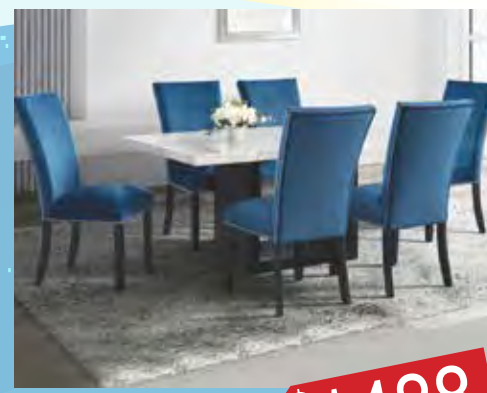

Table with 4 Chairs **$1488**