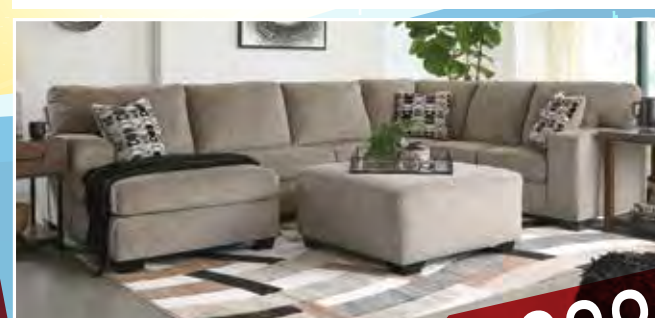

Sectional Available in 6 colors **\$888**

OVER 60 SETS OF LIVING ROOMS TO CHOOSE FROM

Sectional Ivory Dark Grey **\$1588**

Sofa & Loveseat **\$1488**

Sectional Chocolate Grey **\$1188**

OVER 40 SETS OF RECLINING & SECTIONAL SHOWROOM TO CHOOSE FROM

Reclining Sofa and Loveseat **\$1688**

Reclining Sectional Brown Grey **\$1488**

Reclining Sofa & Loveseat **\$1488**

3 Pc. Sectional Ivory Charcoal **\$1888**

Sectional **\$1388**

RUGS
Starting At **\$99**