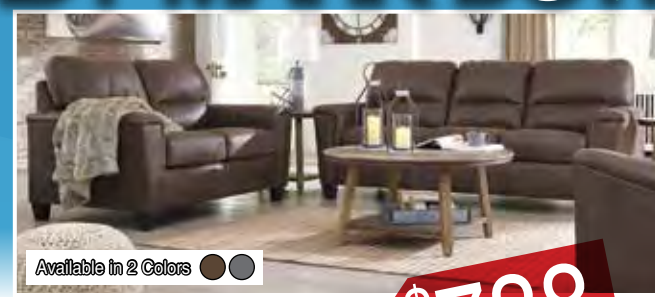

Counter height table with 4 Counter chairs **\$888**

Counter height table, 4 Counter chairs and Bench **\$1288**

SAVE 30%, 40% OR UP TO 60% OFF ON ALL ALREADY MARK DOWN PRICES!

Sofa & Loveseat **\$688**

Sofa & Loveseat Available in 2 Colors **\$788**

Sectional Available in 6 colors **\$888**

OVER 60 SETS OF LIVING ROOMS TO CHOOSE FROM

Sectional Ivory Dark Grey **\$1588**

Sofa & Loveseat **\$1488**

Sectional Chocolate Grey **\$1188**

OVER 40 SETS OF RECLINING & SECTIONAL SHOWROOM TO CHOOSE FROM