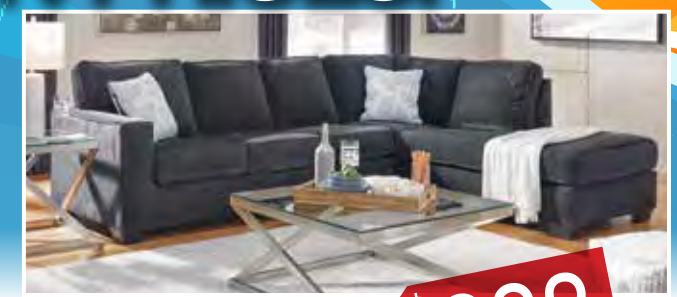

Counter height table with 4 Counter chairs **\$888**

Counter height table, 4 Counter chairs and Bench **\$1288**

SAVE 30%, 40% OR UP TO 60% OFF ON ALL ALREADY MARK DOWN PRICES!

Sofa & Loveseat **\$688**

Sofa & Loveseat Available in 2 Colors **\$788**

Sectional Available in 6 colors **\$888**

OVER 60 SETS OF LIVING ROOMS TO CHOOSE FROM

Sectional Ivory Dark Grey **\$1588**

Sofa & Loveseat **\$1488**

Sectional Chocolate Grey **\$1188**

OVER 40 SETS OF RECLINING & SECTIONAL SHOWROOM TO CHOOSE FROM